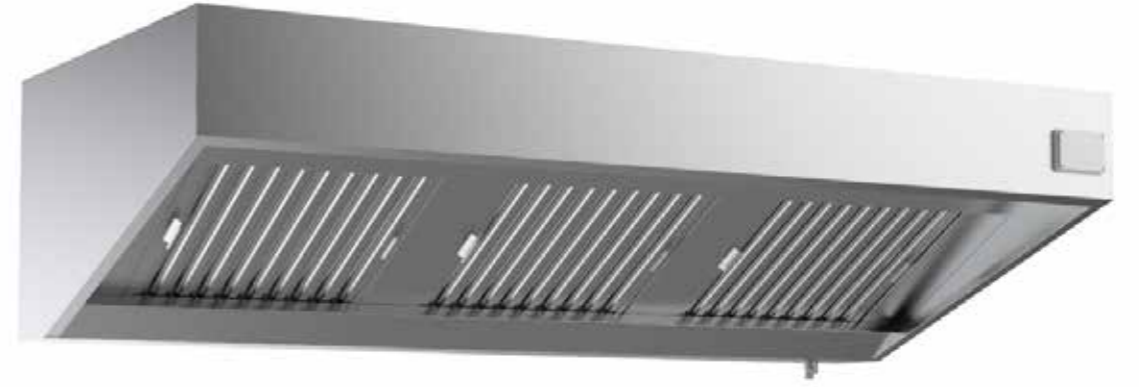

Mounted hood

WALL -MOUNTED HOOD COMPLETE
WANDKAP COMPLEET
WANDHAUBEN KOMPLETT
HOTTES MURALES COMPLET

DEPTH
950